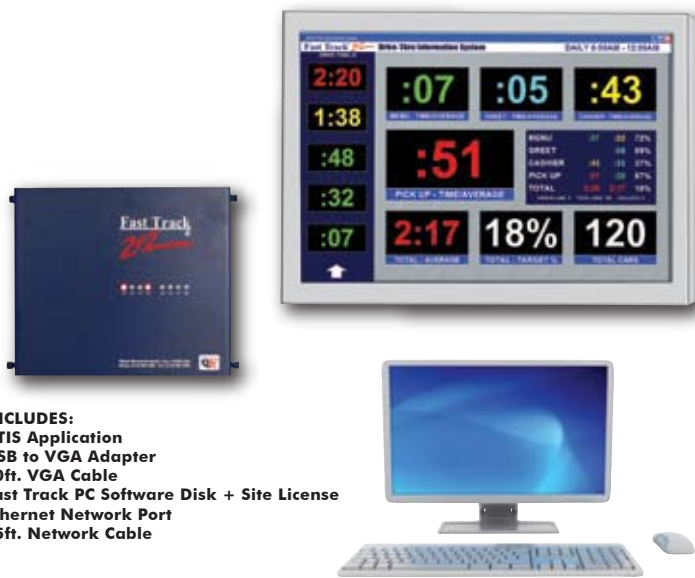

Fast Track[®] 2+2 Drive-Thru Information System

www.fasttracktimer.com

**COMPLETE
SPEED-OF-SERVICE
MANAGEMENT ON ONE
SCREEN**

BENEFITS

- **Select the Information YOU want to DISPLAY!**
- **Make simple configuration changes with User Friendly Templates**
- **Track Goal Performance with Multi-Color Targeting**
- **Monitor Running Total Times with On Screen Drive-Thru Display**

Fast Track[®] 2+2 Drive-Thru Information System

EASILY ADD DTIS TO YOUR EXISTING FAST TRACK

2000 SERIES

3000 SERIES

Add the Drive-Thru Information System to your existing Fast Track Timer TODAY! Increase speed-of-service by enhancing visibility for management and crewmembers from all areas of the drive-thru.

Packages available to upgrade 2000 and 3000 Series Timers. CONTACT US TODAY TO FIND OUT HOW!

COMPLETE DTIS SYSTEMS

- INCLUDES:**
 DTIS Application
 USB to VGA Adapter
 50ft. VGA Cable
 Fast Track PC Software Disk + Site License
 Ethernet Network Port
 25ft. Network Cable

USB TO VGA ADAPTER

*Flat Panel Monitor and Mounting Bracket sold separately

USER FRIENDLY TEMPLATES

User friendly templates provide simple configuration changes and make it easy for you to adjust the information displayed in each field. Select the Information YOU want to DISPLAY!