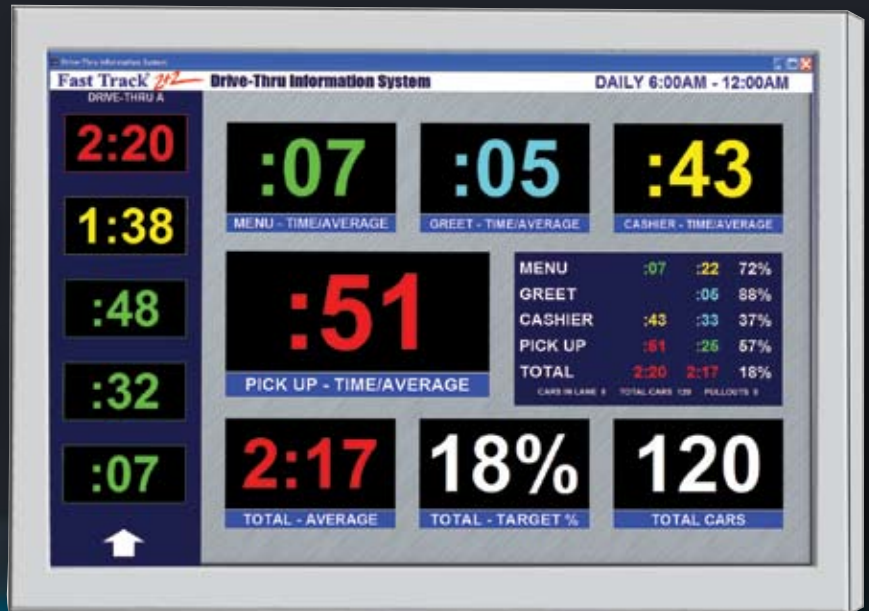

Fast Track[®] 2+2 Drive-Thru Information System

www.fasttracktimer.com

**COMPLETE
SPEED-OF-SERVICE
MANAGEMENT ON ONE
SCREEN**

BENEFITS

- **Select the Information YOU want to DISPLAY!**
- **Make simple configuration changes with User Friendly Templates**
- **Track Goal Performance with Multi-Color Targeting**
- **Monitor Running Total Times with On Screen Drive-Thru Display**

Fast Track[®] 2+2 Drive-Thru Information System

EASILY ADD DTIS TO YOUR EXISTING FAST TRACK

2000 SERIES

3000 SERIES

Add the Drive-Thru Information System to your existing Fast Track Timer TODAY! Increase speed-of-service by enhancing visibility for management and crewmembers from all areas of the drive-thru.

Want to make a change that better suits your management or crews needs? No problem, set the template, then select the events and settings you want to display.

ON SCREEN DRIVE-THRU

The On Screen Drive-Thru provides immediate feedback to management and crewmembers of how many cars are in the drive-thru and how long they have been waiting.

Multi-Color Targeting indicates if Total time goals are being met based on Store Parameters set in the timer by the user or by corporate default programming.

This feature can be easily enabled/disabled by the user.